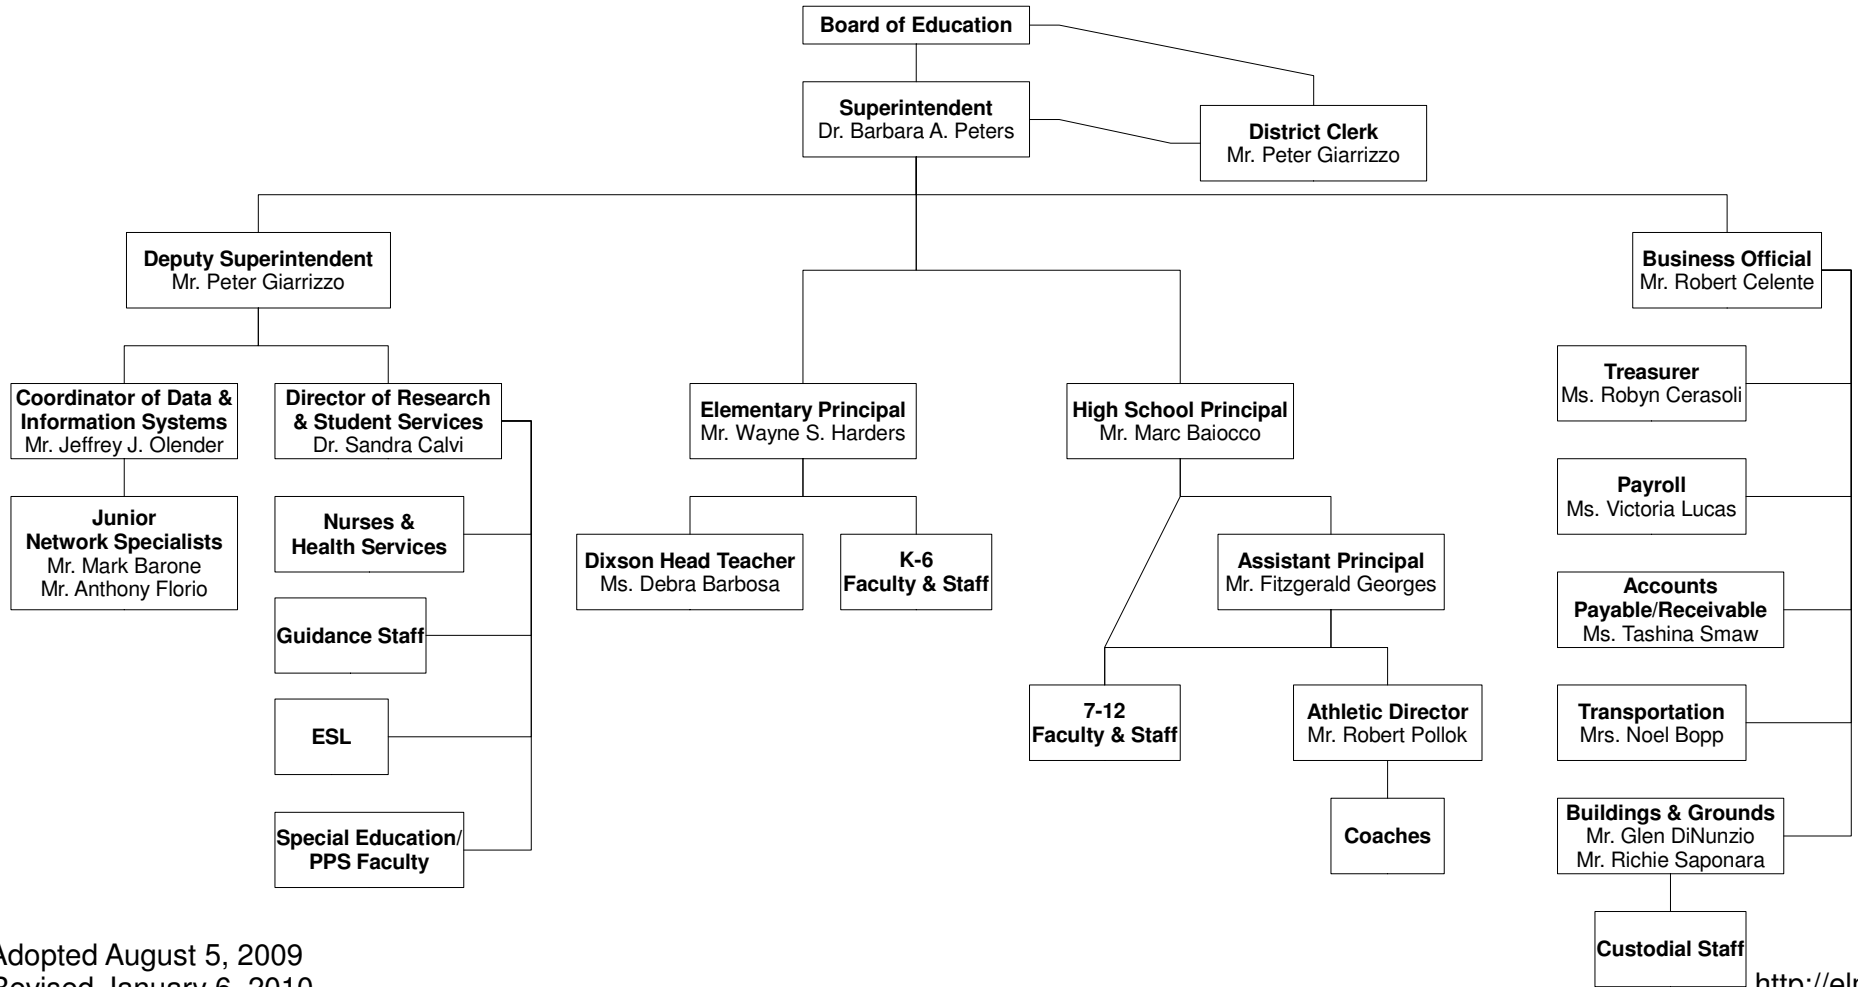

Elmsford Union Free School District

Organizational Chart 2009 - 2010

Adopted August 5, 2009
 Revised January 6, 2010